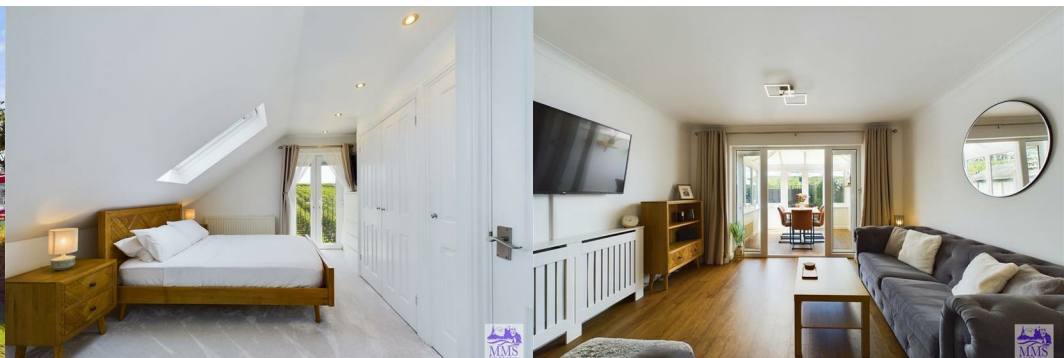

10 Grainey Field

, Hartlip, ME9 7SR

Offers Over £390,000

OFFERS OVER £390,000. Virtual Tour Available.

Stunning three bedroom converted family home in the beautiful sought after village of Hartlip Kent. Surrounded by miles of beautiful fruit orchards, this property really is a must-see. The current vendors have maintained the property to a very high standard making the whole moving experience that little bit easier. Upon entering, you will find a welcoming hallway leading to the first floor, the kitchen and the lounge. The kitchen is well equipped with plenty of cupboard and worktop space and is situated to the front. A good size lounge is light and inviting and is open to a lovely conservatory creating perfect extra living space and over looks the rear garden. To the first floor there are two bedrooms and a family bathroom. The second floor is home to a stunning master bedroom with French doors and a Juliet balcony where you can take advantage of those beautiful orchard views. There is also a great sized en-suite bathroom. Added benefits include a lovely rear garden with access to the front, central heating and double glazed windows. Hartlip is a rural village and civil parish in the borough of Swale Kent but is just a short drive to the neighbouring towns of Rainham and Sittingbourne.

Call us to day to book your internal viewing

- hallway
- kitchen
- lounge
- conservatory
- stairs/landing
- bedroom 2
- bathroom
- bedroom 3
- stairs
- bedroom 1
- ensuite
- rear garden
- front garden

Area Map